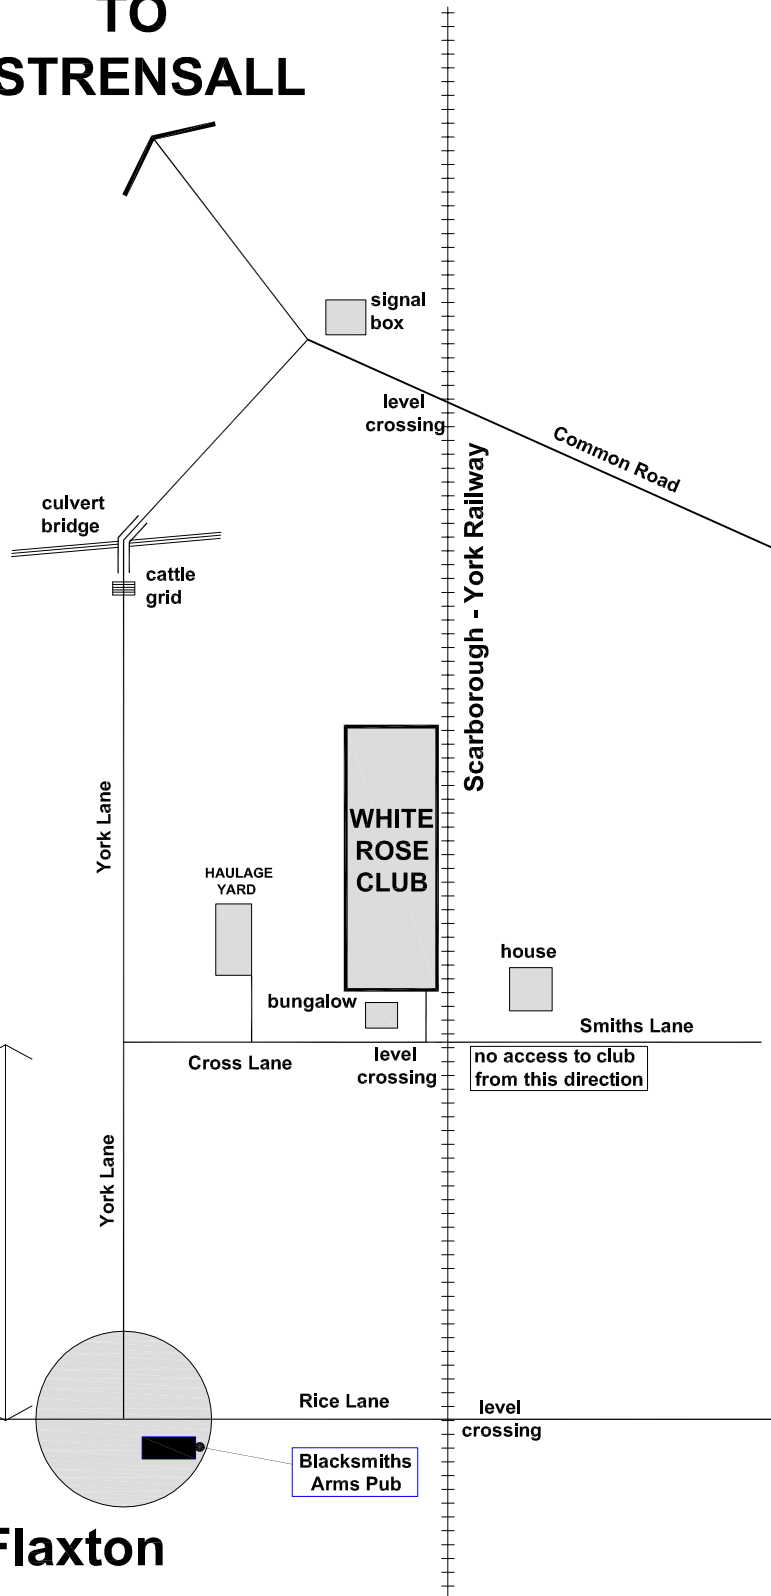

**TO
STRENSALL**

TO YORK

6 miles to bypass

A64

0.9 miles

A64

TO MALTON

**WHITE ROSE CLUB LTD
ASHWOOD, CROSSLANE,
FLAXTON, YO60 7QZ**